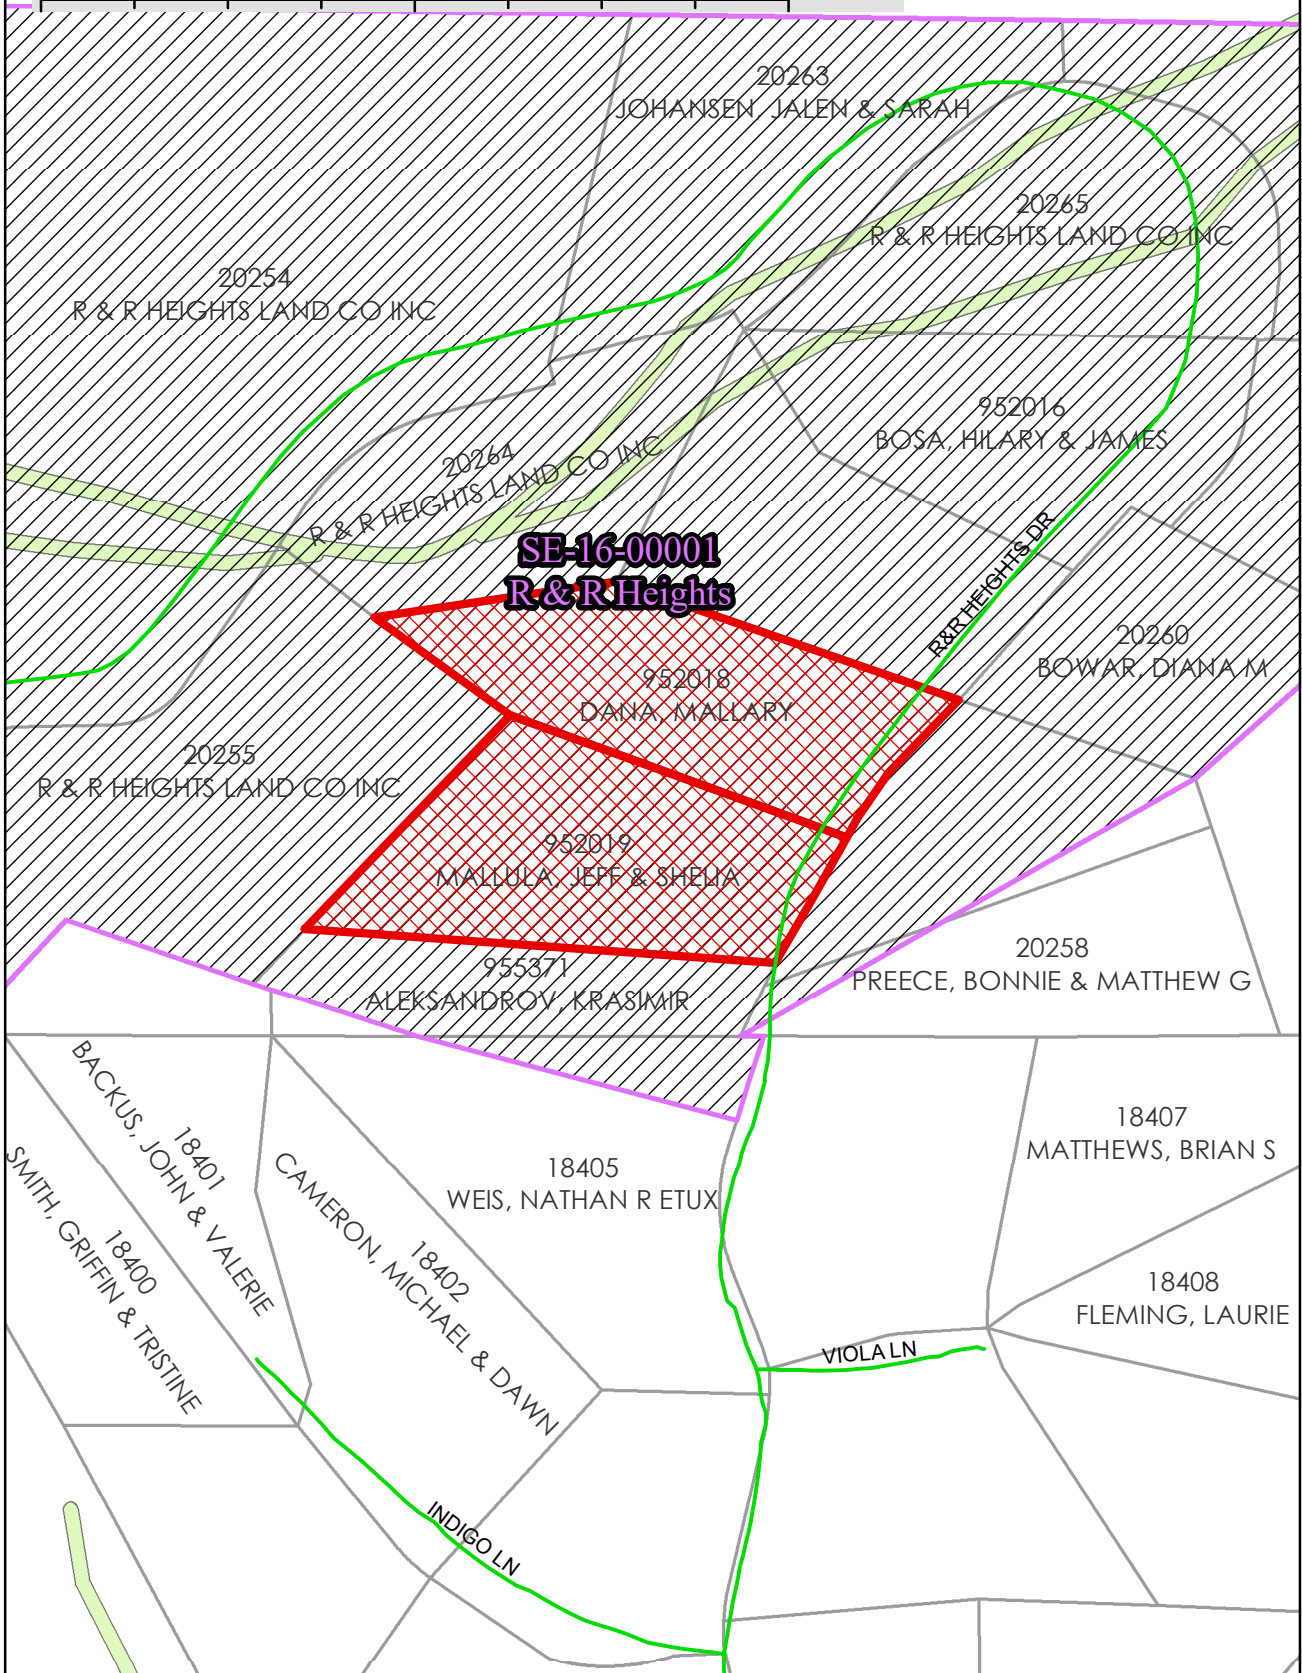

376034  
CENTRAL CASCADES FOREST LLC

0 250 500 1,000 Feet

**SE-24-00010 Mallula-Dykes**

**Critical Areas Map**